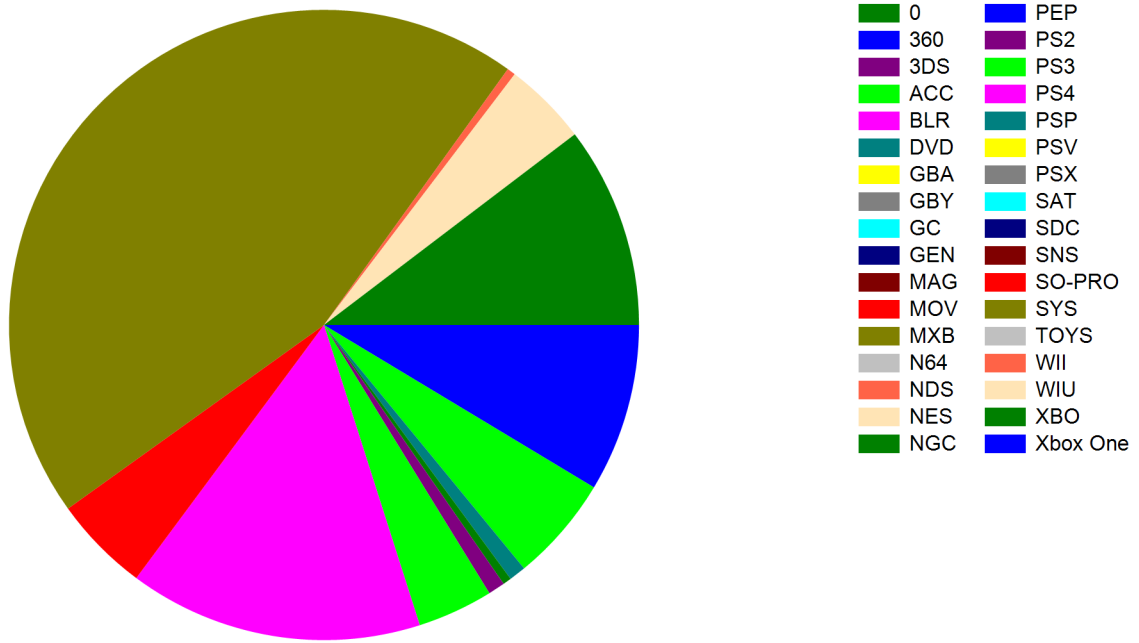

Sales by Category for 6/14/2015 - 6/14/2015

ID	Description		Quantity Sold	Cost	Price
360	360	New	1	\$25.96	\$29.99
		Used	8	\$16.34	\$70.00
3DS	3DS	New	0	\$0.00	\$0.00
		Used	0	\$0.00	\$0.00
ACC	ACC	New	3	\$25.26	\$32.98
		Used	2	\$9.50	\$30.00
BLR	BLU-RAY	New	0	\$0.00	\$0.00
		Used	0	\$0.00	\$0.00
DVD	DVD	New	0	\$0.00	\$0.00
		Used	1	\$2.50	\$10.00
GBY	GAME BOY	New	0	\$0.00	\$0.00
		Used	0	\$0.00	\$0.00
GBA	GBA	New	0	\$0.00	\$0.00
		Used	0	\$0.00	\$0.00
GC	Gift Cards	New	0	\$0.00	\$0.00
		Used	0	\$0.00	\$0.00
MXB	MICROSOFT XBOX	New	0	\$0.00	\$0.00
		Used	0	\$0.00	\$0.00